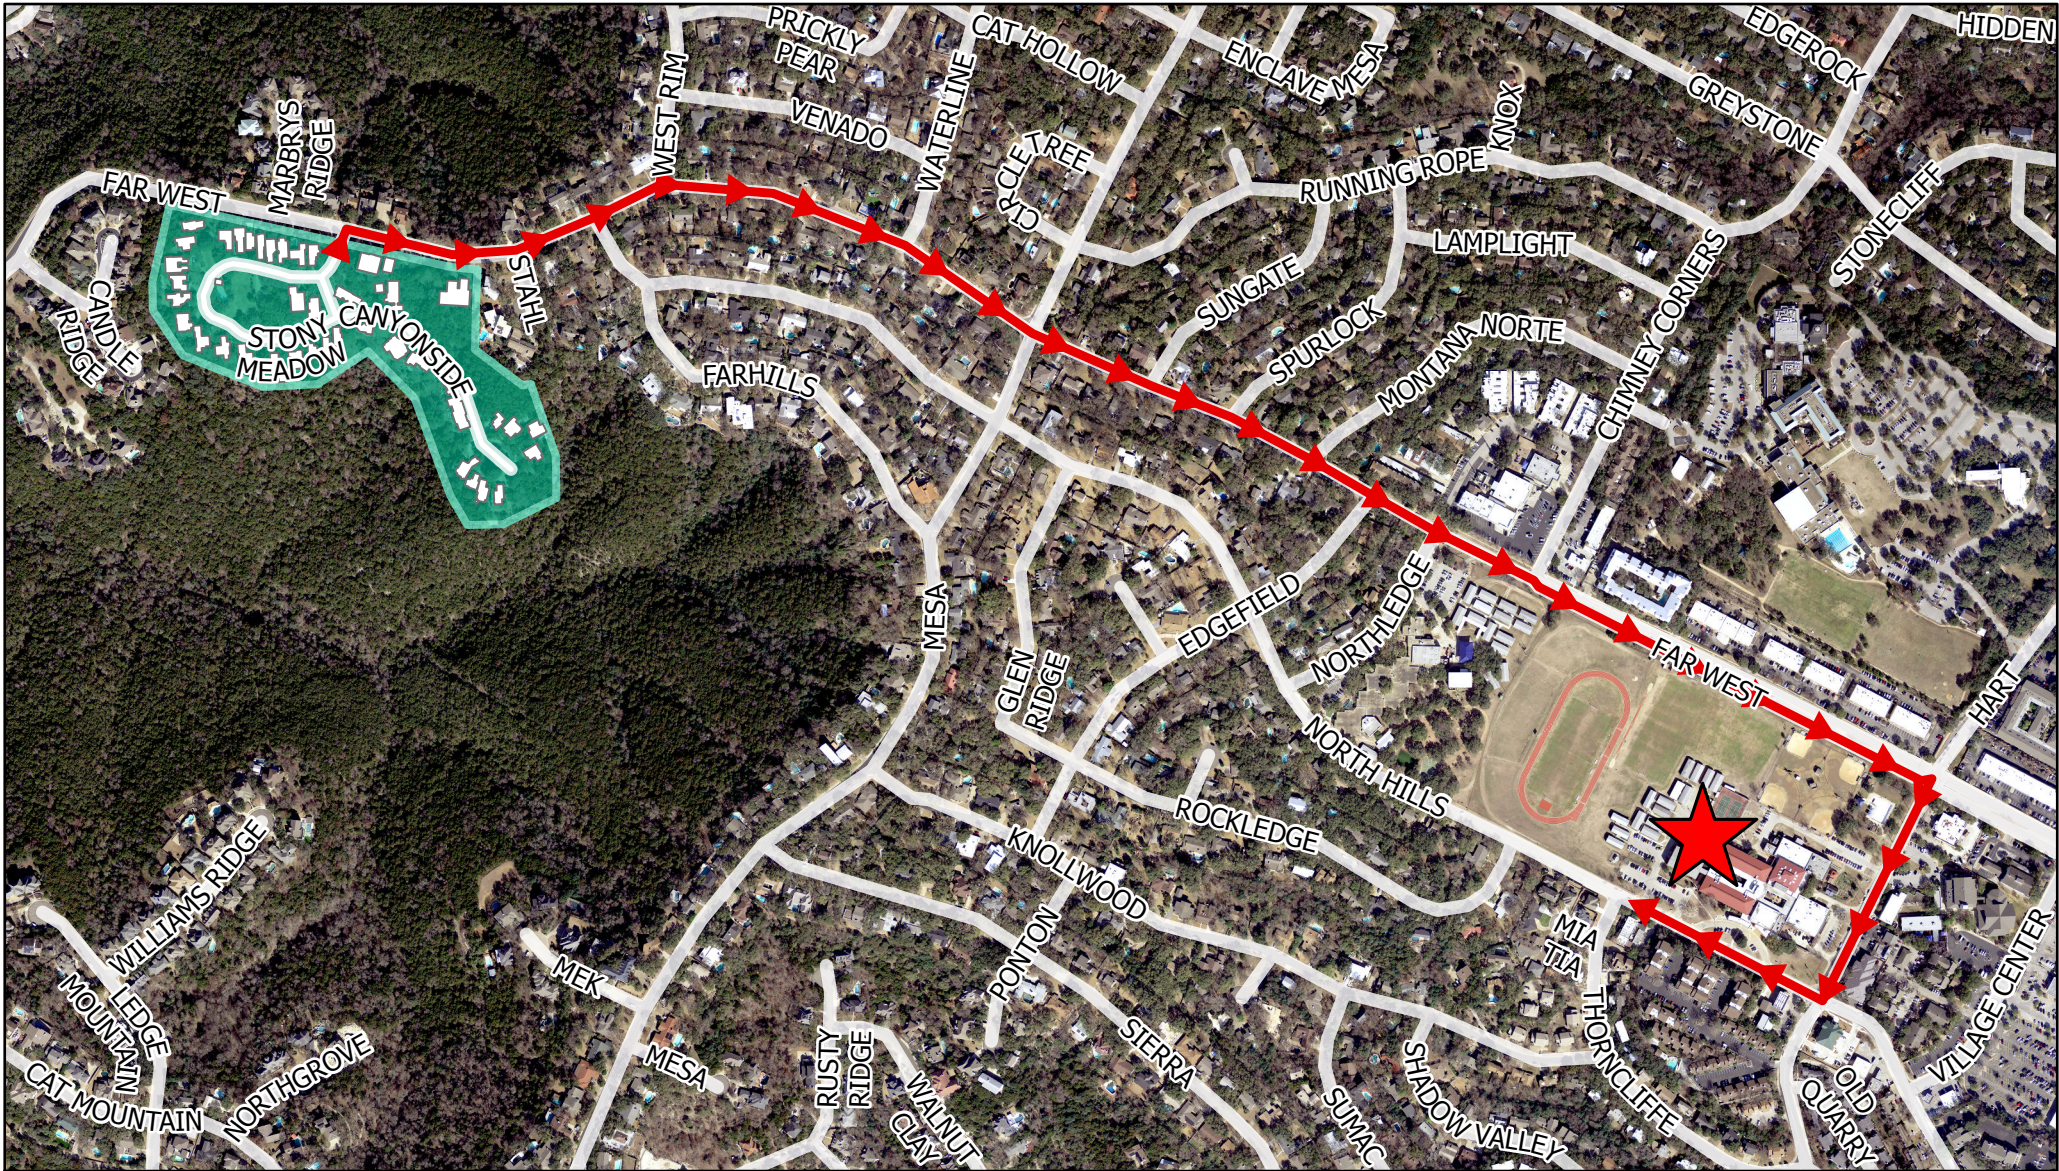

Meadow Mountain Evacuation Map

Community Refuge Area
Murchison Middle School

Evacuation Route (1.5 Miles)

Evacuation Route

From Stony Meadow Ln and Canyonside Trl, turn right (east) onto Far West. Continue to Hart Ln; turn right on Hart Lane then next right onto N. Hills Dr. Murchison School is on your right.